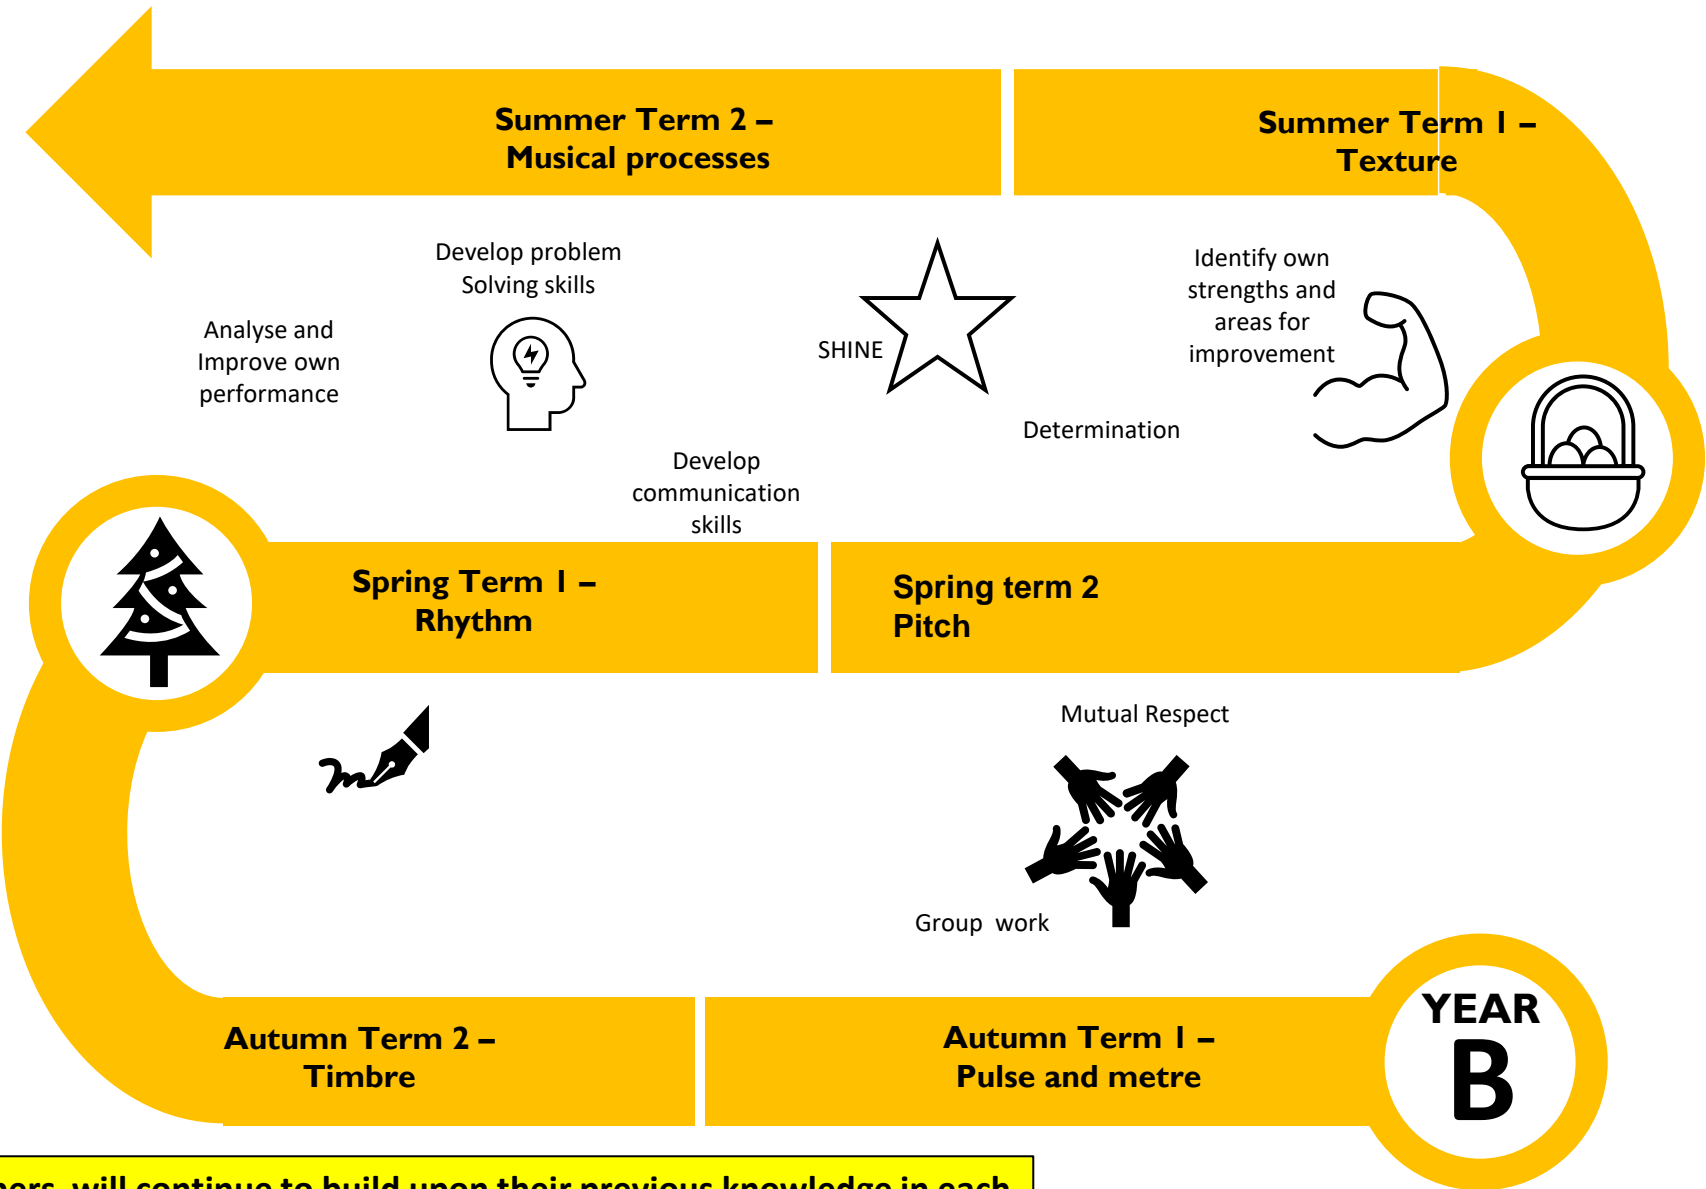

In KS2 learners will continue to build upon their previous knowledge in each unit. Students will explore different elements of music to deepen their knowledge of music around them and how to use this to create their own musical pieces.